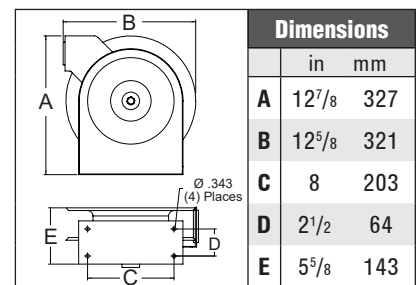

4625 OLP

Interactive Reel Catalog

Visit reelcraft.com/catalog for complete product specifications, available parts, and accessories.

Pivot Bases & Swing Brackets

See page 39

Model without hose & bumper	Shipping Weight		Hose Capacity			Max Pressure	NPT(F) Reel Inlet	NPT(F) Reel Outlet				
	lbs	kg	I.D.	O.D.	Length							
Low Pressure Air/Water Reels Maximum Temperature 210 °F (99 °C)												
4400 OLP	17	8	1/4	6	.475	12	35	11	500	35	3/8	1/4
4600 OLP	17	8	3/8	10	.600	15	25	8	500	35	3/8	1/4