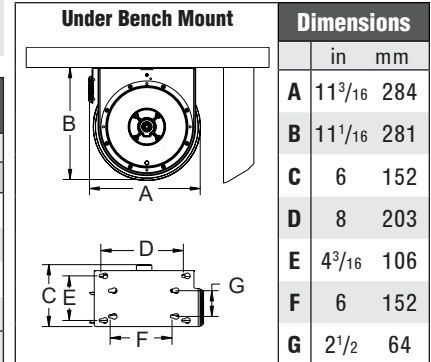

NEW!

S602805 -
Optional guide
arm accessory

B3425 OLP

Additional Series 3000 Models

Cord Reels - Page 27

Model with hose & bumper	Shipping Weight		Hose I.D.		Hose O.D.		Hose Length		Max Pressure	NPT(M) Hose Outlet	NPT(F) Reel Inlet	NPT(F) Reel Outlet	
	lbs	kg	in	mm	in	mm	ft	m					
Low Pressure Air / Water Hose Reels Maximum temperature 150 °F (65 °C)													
B3425 OLP	18	8.2	1/4	6	.475	12	25	7.6	300	21	1/4	3/8	3/8
B3610 OLP	17	7.7	3/8	10	.600	15	10	3.0	300	21	1/4	3/8	3/8
B3620 OLP	18	8.2	3/8	10	.600	15	20	6.1	300	21	1/4	3/8	3/8
S602805	1.1	0.5	Optional guide arm accessory for multiple adjustment positions										

Low pressure reels supplied with PVC hose.

Premium Duty Spring Retractable Reels

Series 4000 - Air/Water - 1/4", 3/8" I.D.

- Compact for a wide range of applications with critical space requirements
- Guide arm adjusts to two positions
- Inlet hose is plumbed into the base to eliminate the risk of stress on the swivel

Additional Series 4000 Models

Cord Reels - Page 27-30

Series 4000 reels include a speed latch mechanism that uses a cam and disc for quiet operation.

Models with a ★ icon are our most popular models.

Model with hose & bumper	Shipping Weight		Hose I.D.		Hose O.D.		Hose Length		*Max Pressure	NPT(M) Hose Outlet	NPT(F) Reel Inlet	NPT(F) Reel Outlet	
	lbs	kg	in	mm	in	mm	ft	m					
Low Pressure Air/Water Reels Maximum Temperature 150 °F (65 °C)													
4420 OLP	18	8	1/4	6	.475	12	20	6	300	21	1/4	3/8	1/4
4425 OLP	19	9	1/4	6	.475	12	25	8	300	21	1/4	3/8	1/4
4435 OLP	19	9	1/4	6	.475	12	35	11	300	21	1/4	3/8	1/4
4625 OLP ★	20	9	3/8	10	.600	15	25	8	300	21	1/4	3/8	1/4

Pivot Bases & Swing Brackets

See page 39

Model without hose & bumper	Shipping Weight		Hose Capacity			Max Pressure	NPT(F) Reel Inlet	NPT(F) Reel Outlet				
	lbs	kg	I.D.	O.D.	Length							
Low Pressure Air/Water Reels Maximum Temperature 210 °F (99 °C)												
4400 OLP	17	8	1/4	6	.475	12	35	11	500	35	3/8	1/4
4600 OLP	17	8	3/8	10	.600	15	25	8	500	35	3/8	1/4